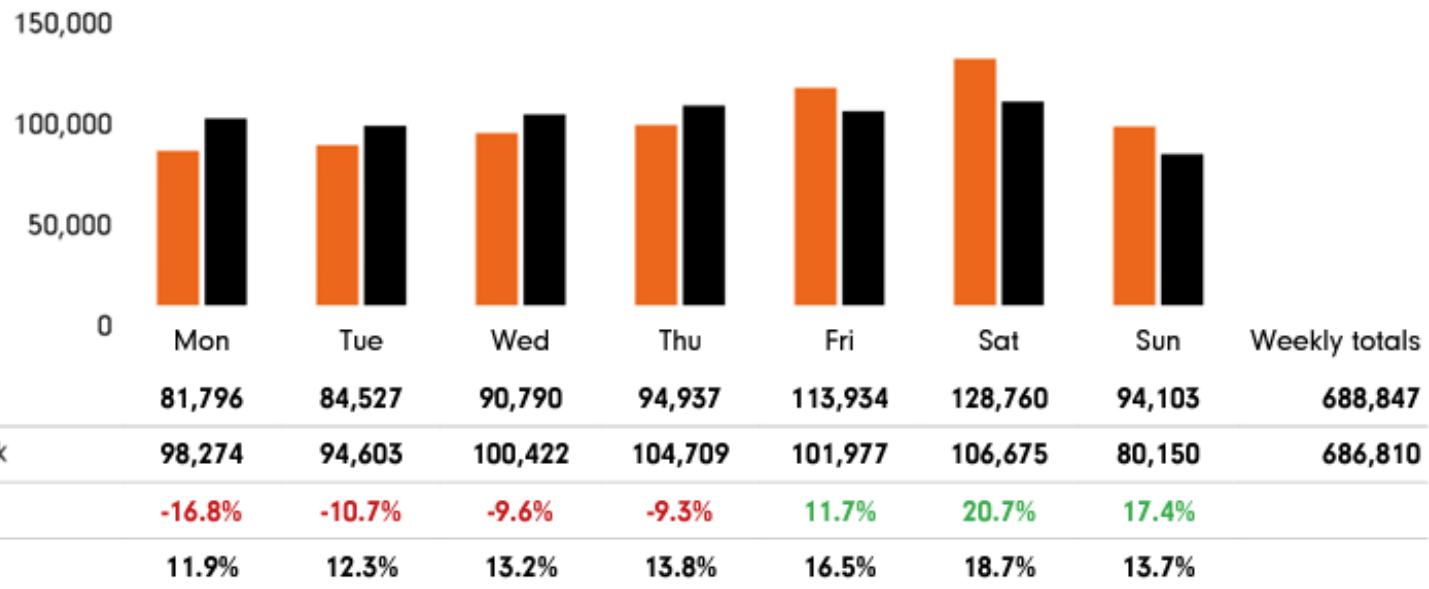

FOOTFALL

Week 16, 17 April – 23 April 2023

Footfall by day

FOOTFALL

Week 16, 17 April – 23 April 2023

Footfall by week

■ This Week ■ Previous Week

Weather

	Mon	Tue	Wed	Thu	Fri	Sat	Sun
This week	16°	12°	12°	15°	11°	15°	15°
Previous week	17°	16°	13°	11°	13°	14°	15°
Previous year	17°	16°	17°	18°	16°	16°	18°