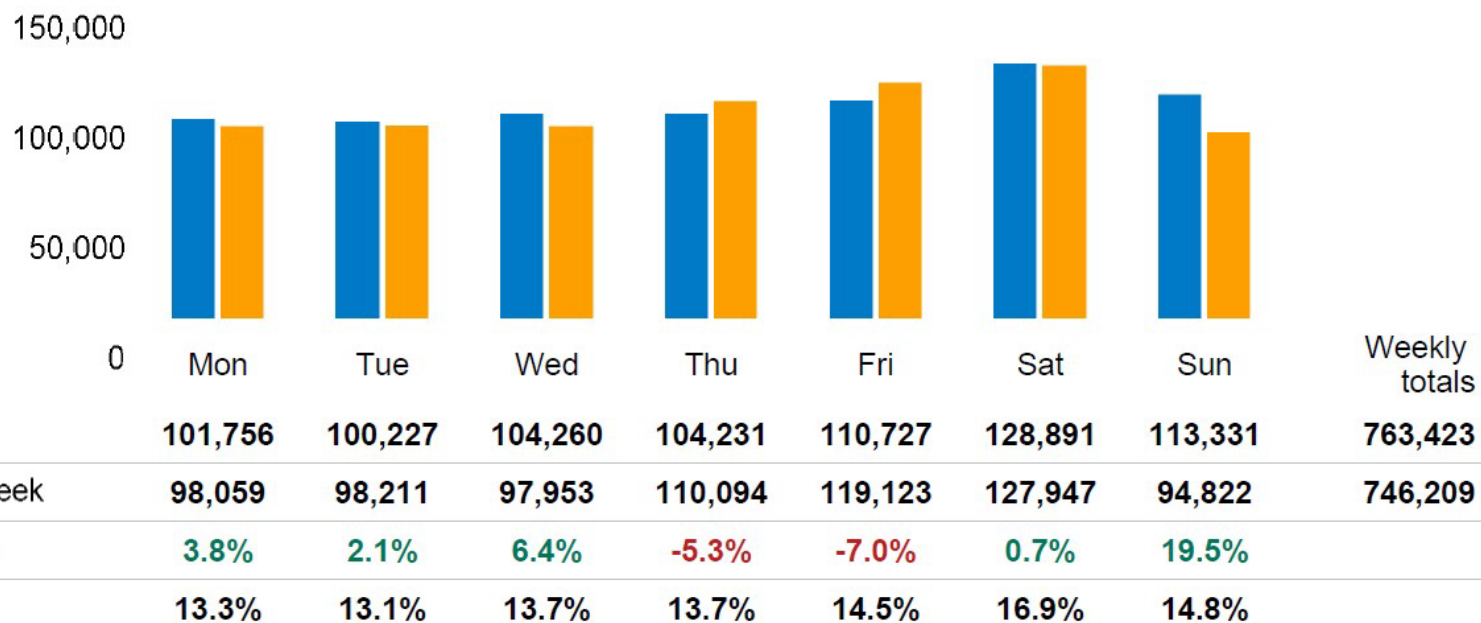

FOOTFALL

Week 21, 22 May – 28 May 2023

Footfall by day

FOOTFALL

Week 21, 22 May – 28 May 2023

Footfall by week

■ This Week ■ Previous Week

Weather

	Mon	Tue	Wed	Thu	Fri	Sat	Sun
This week	18°	20°	18°	21°	17°	19°	21°
Previous week	21°	15°	18°	18°	19°	18°	20°
Previous year	19°	18°	18°	21°	20°	18°	15°