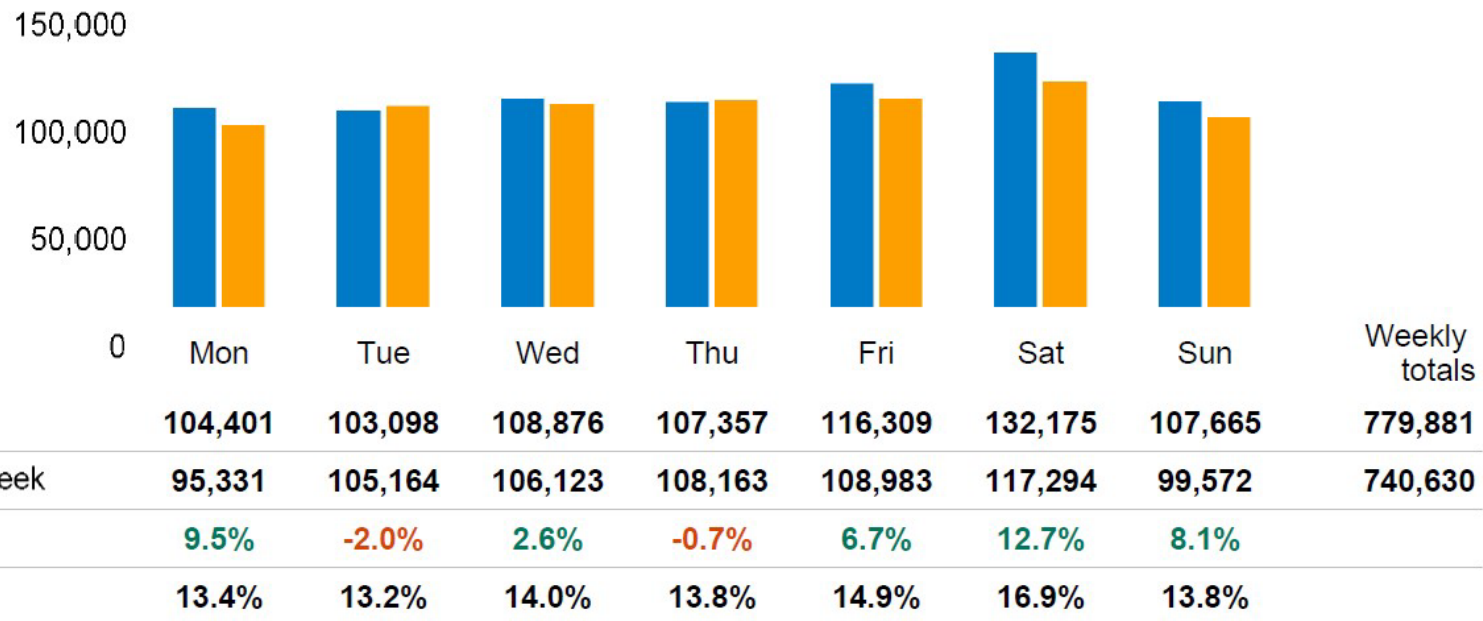

FOOTFALL

Week 25, 19 June – 25 June 2023

Footfall by day

FOOTFALL

Week 25, 19 June – 25 June 2023

Footfall by week

■ This Week ■ Previous Week

Weather

	Mon	Tue	Wed	Thu	Fri	Sat	Sun
This week	27°	25°	22°	25°	28°	27°	28°
Previous week	28°	28°	27°	27°	27°	27°	25°
Previous year	22°	26°	27°	24°	23°	21°	21°