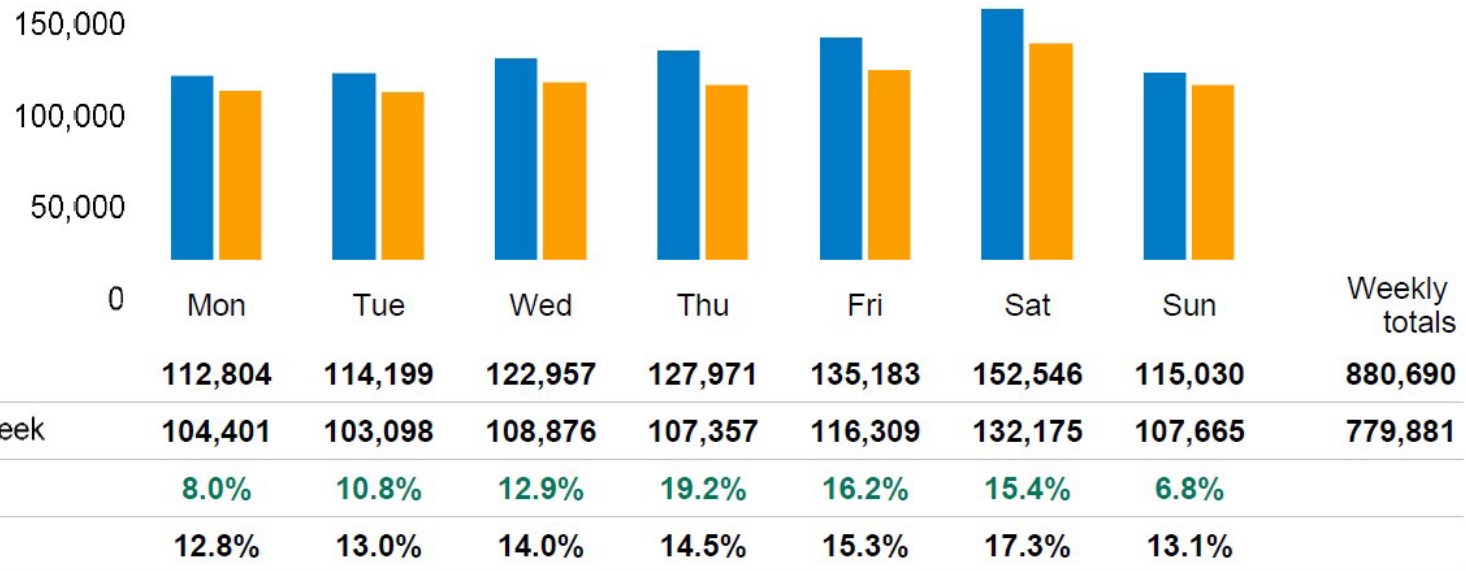

FOOTFALL

Week 26, 26 June – 02 July 2023

Footfall by day

FOOTFALL

Week 26, 26 June – 02 July 2023

Footfall by week

■ This Week ■ Previous Week

Weather

	Mon	Tue	Wed	Thu	Fri	Sat	Sun
This week	31°	23°	25°	25°	22°	22°	22°
Previous week	27°	25°	22°	25°	28°	27°	28°
Previous year	20°	22°	21°	20°	22°	21°	23°