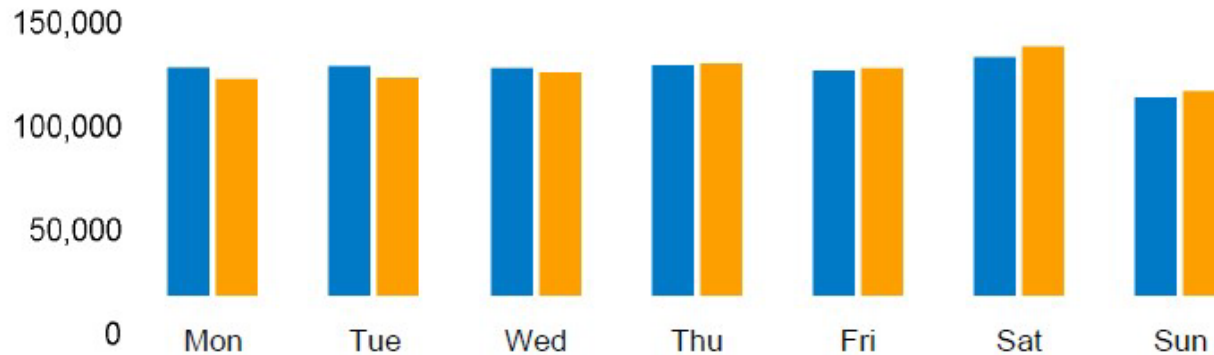

## Footfall Counts by day

The figures shown below are calculated using weekly averages.

	Mon	Tue	Wed	Thu	Fri	Sat	Sun	Monthly totals
<b>This Month</b>	<b>122,404</b>	<b>123,188</b>	<b>121,901</b>	<b>123,849</b>	<b>120,649</b>	<b>128,042</b>	<b>106,949</b>	<b>846,982</b>
<b>Previous Month</b>	<b>116,498</b>	<b>117,211</b>	<b>119,867</b>	<b>124,525</b>	<b>122,073</b>	<b>133,676</b>	<b>109,923</b>	<b>843,773</b>
<b>Month on month %</b>	<b>5.1%</b>	<b>5.1%</b>	<b>1.7%</b>	<b>-0.5%</b>	<b>-1.2%</b>	<b>-4.2%</b>	<b>-2.7%</b>	