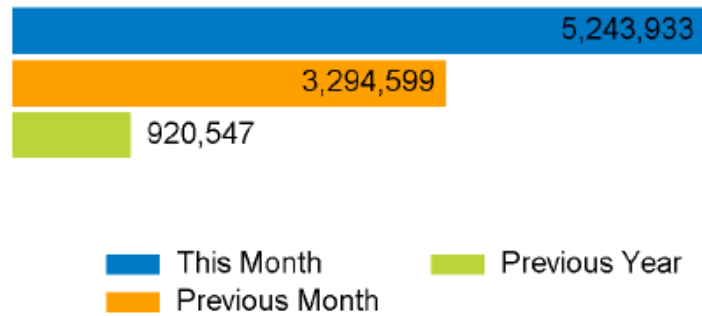

FOOTFALL

December 2023, 27 November – 31 December 2023

Footfall Counts by day

The figures shown below are calculated using weekly averages.

	Mon	Tue	Wed	Thu	Fri	Sat	Sun	Monthly totals
This Month	122,728	140,177	140,183	150,272	166,584	190,850	137,992	1,048,786
Previous Month	101,853	104,460	106,166	113,664	127,585	162,165	107,756	823,649
Previous Year	24,183	24,307	25,721	26,682	28,079	29,930	25,207	184,109
Month on month %	20.5%	34.2%	32.0%	32.2%	30.6%	17.7%	28.1%	
Year on year %	-2.9%	-4.5%	-4.3%	-2.9%	4.6%	10.5%	5.4%	

FOOTFALL

December 2023, 27 November – 31 December 2023

Footfall Counts by month

Figures shown below are calculated using monthly totals.

Weather

	Sun	Cloud	Rain	Snow
Number of days this month	4	29	2	
Number of days same month last year	16	18	1	
Number of days same month two years ago	3	12	19	1