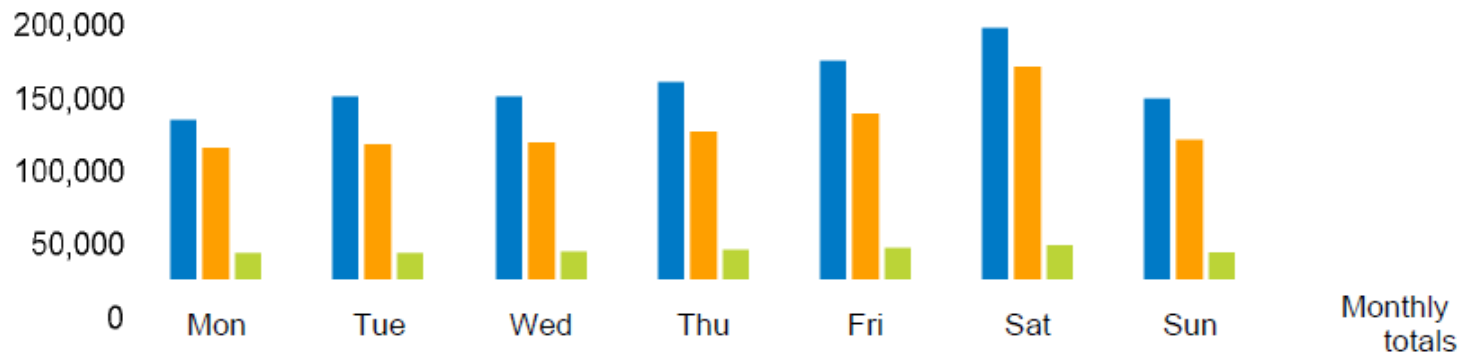

FOOTFALL

December 2023, 27 November – 31 December 2023

Footfall Counts by day

The figures shown below are calculated using weekly averages.

	Mon	Tue	Wed	Thu	Fri	Sat	Sun	Monthly totals
This Month	122,728	140,177	140,183	150,272	166,584	190,850	137,992	1,048,786
Previous Month	101,853	104,460	106,166	113,664	127,585	162,165	107,756	823,649
Previous Year	24,183	24,307	25,721	26,682	28,079	29,930	25,207	184,109
Month on month %	20.5%	34.2%	32.0%	32.2%	30.6%	17.7%	28.1%	
Year on year %	-2.9%	-4.5%	-4.3%	-2.9%	4.6%	10.5%	5.4%	

FOOTFALL

December 2023, 27 November – 31 December 2023

Footfall Counts by month

Figures shown below are calculated using monthly totals.

Weather

	Sun	Cloud	Rain	Snow
Number of days this month	4	29	2	
Number of days same month last year	16	18	1	
Number of days same month two years ago	3	12	19	1

Average temperature

	Maximum temperature	Minimum temperature
2023	11°	5°
2022	8°	3°
2021	10°	6°