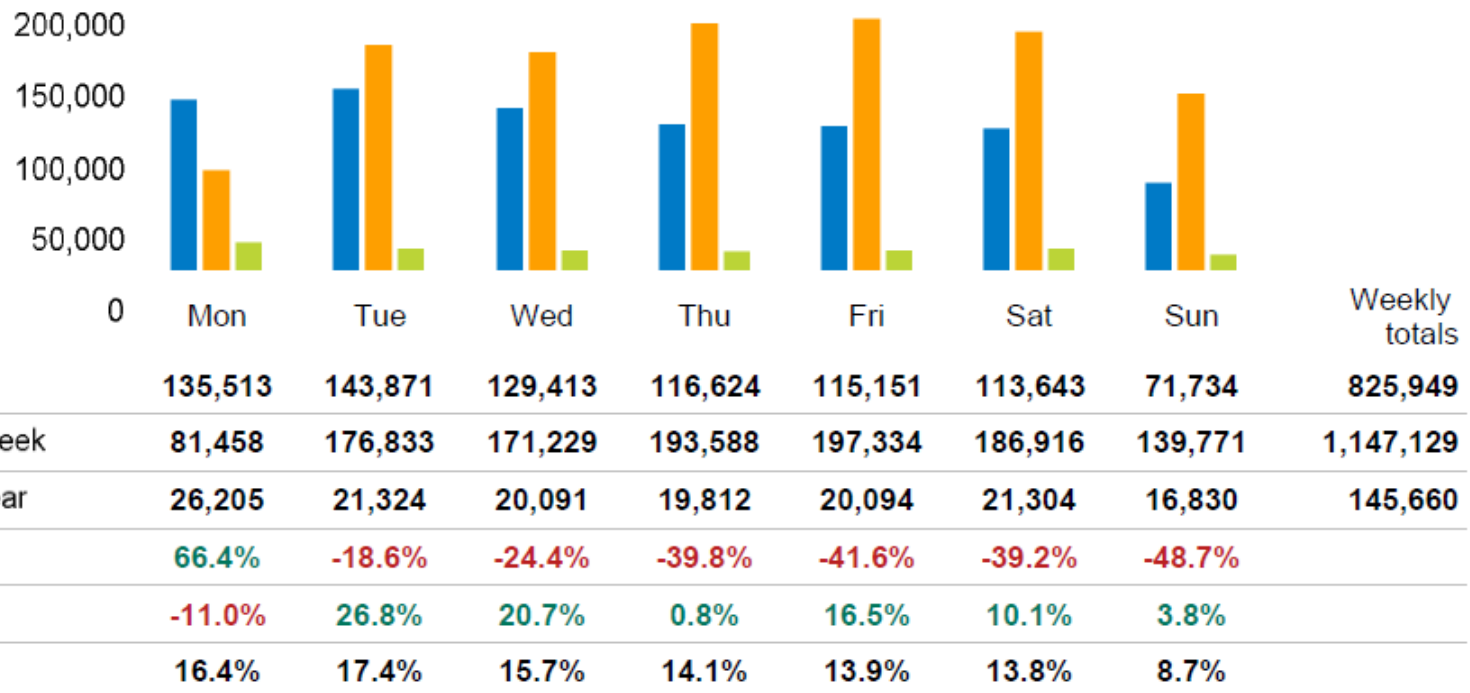

FOOTFALL

Week 1, 01 January – 07 January 2024

Footfall Counts by day

FOOTFALL

Week 1, 01 January – 07 January 2024

Footfall Counts by week

■ This Week ■ Previous Year
■ Previous Week

Weather

	Mon	Tue	Wed	Thu	Fri	Sat	Sun
This week	12°	14°	14°	12°	9°	8°	7°
Previous week	15°	14°	12°	13°	13°	12°	12°
Previous year	12°	9°	13°	14°	14°	13°	13°