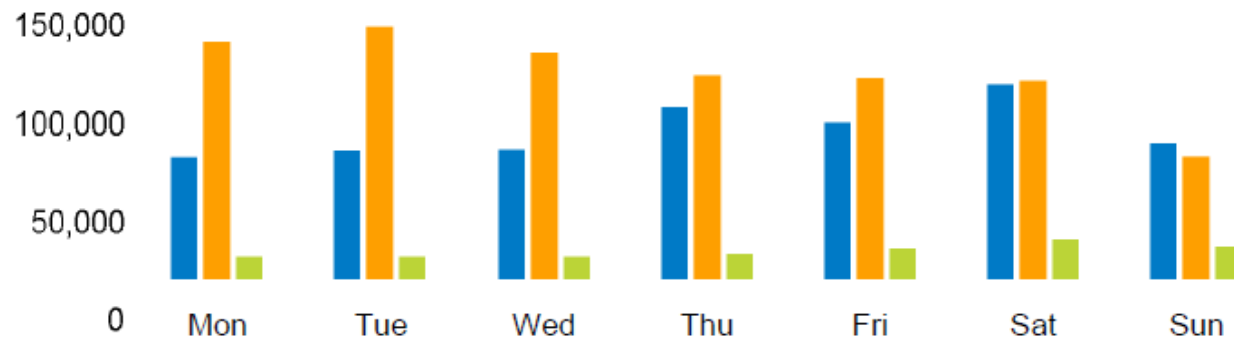

FOOTFALL

Week 2, 08 January – 14 January 2024

Footfall Counts by day

	Mon	Tue	Wed	Thu	Fri	Sat	Sun	Weekly totals
This Week	71,002	74,748	75,123	99,192	90,556	111,657	78,927	601,205
Previous Week	135,513	143,871	129,413	116,624	115,151	113,643	71,734	825,949
Previous Year	16,282	16,047	16,031	17,596	20,699	25,937	21,794	134,386
Week on week %	-47.6%	-48.0%	-42.0%	-14.9%	-21.4%	-1.7%	10.0%	
Year on year %	-7.4%	-4.2%	-3.3%	-7.2%	-2.5%	-6.5%	-8.0%	
% of week	11.8%	12.4%	12.5%	16.5%	15.1%	18.6%	13.1%	

FOOTFALL

Week 2, 08 January – 14 January 2024

Footfall Counts by week

Weather

	Mon	Tue	Wed	Thu	Fri	Sat	Sun
This week	5°	5°	6°	6°	6°	6°	6°
Previous week	12°	14°	14°	12°	9°	8°	7°
Previous year	10°	9°	13°	11°	13°	11°	12°