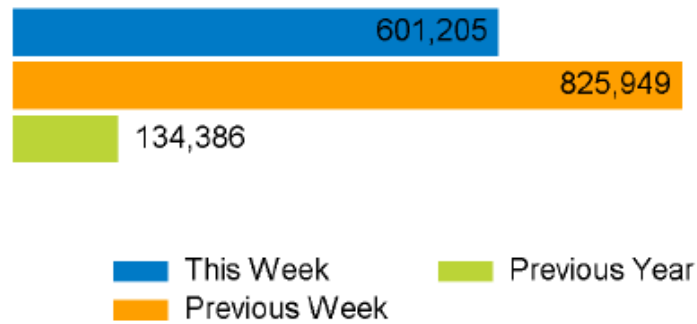

FOOTFALL

Week 2, 08 January – 14 January 2024

Footfall Counts by week

Weather

	Mon	Tue	Wed	Thu	Fri	Sat	Sun
This week	5°	5°	6°	6°	6°	6°	6°
Previous week	12°	14°	14°	12°	9°	8°	7°
Previous year	10°	9°	13°	11°	13°	11°	12°