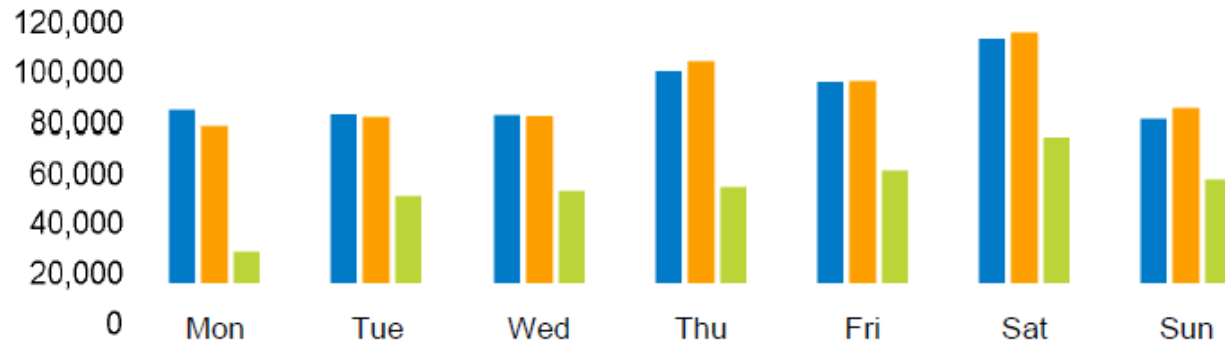

FOOTFALL

Week 3, 15 January – 21 January 2024

Footfall Counts by day

| | Mon | Tue | Wed | Thu | Fri | Sat | Sun | Weekly totals |
|-----------------------|---------------|---------------|---------------|---------------|---------------|----------------|---------------|----------------|
| This Week | 77,889 | 75,821 | 75,423 | 94,804 | 90,122 | 108,726 | 74,181 | 596,966 |
| Previous Week | 71,002 | 74,748 | 75,123 | 99,192 | 90,556 | 111,657 | 78,927 | 601,205 |
| Previous Year | 16,428 | 40,582 | 42,679 | 44,689 | 51,830 | 66,057 | 47,717 | 309,982 |
| Week on week % | 9.7% | 1.4% | 0.4% | -4.4% | -0.5% | -2.6% | -6.0% | |
| Year on year % | 1.1% | -9.1% | -9.9% | -14.6% | -15.5% | -16.1% | -22.8% | |
| % of week | 13.0% | 12.7% | 12.6% | 15.9% | 15.1% | 18.2% | 12.4% | |

FOOTFALL

Week 3, 15 January – 21 January 2024

Footfall Counts by week

■ This Week
■ Previous Week
■ Previous Year

Weather

| | Mon | Tue | Wed | Thu | Fri | Sat | Sun |
|---------------|-----|-----|-----|-----|-----|-----|-----|
| This week | 6° | 5° | 5° | 3° | 6° | 6° | 13° |
| Previous week | 5° | 5° | 6° | 6° | 6° | 6° | 6° |
| Previous year | 8° | 5° | 2° | 5° | 5° | 6° | 6° |