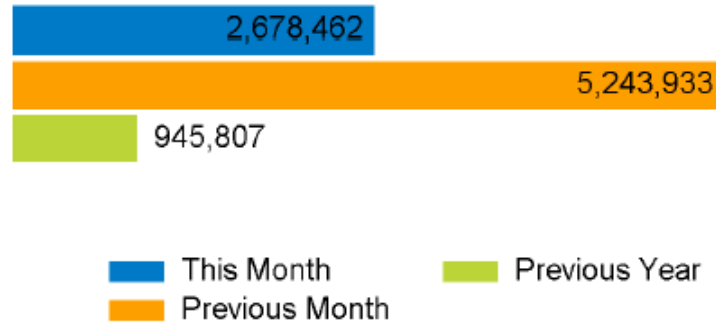

FOOTFALL

January 2024, 01 January – 28 January 2024

Footfall Counts by day

The figures shown below are calculated using weekly averages.

	Mon	Tue	Wed	Thu	Fri	Sat	Sun	Monthly totals
This Month	91,535	92,008	91,655	104,860	98,894	112,916	77,747	669,615
Previous Month	122,728	140,177	140,183	150,272	166,584	190,850	137,992	1,048,786
Previous Year	25,819	31,119	29,836	31,889	36,776	46,289	34,723	236,451
Month on month %	-25.4%	-34.4%	-34.6%	-30.2%	-40.6%	-40.8%	-43.7%	
Year on year %	69.1%	45.6%	50.3%	33.6%	30.8%	21.9%	10.7%	

FOOTFALL

January 2024, 01 January – 28 January 2024

Footfall Counts by month

Figures shown below are calculated using monthly totals.

Weather

	Sun	Cloud	Rain	Snow
Number of days this month	7	19	2	
Number of days same month last year	15	11	2	
Number of days same month two years ago	14	5	7	2