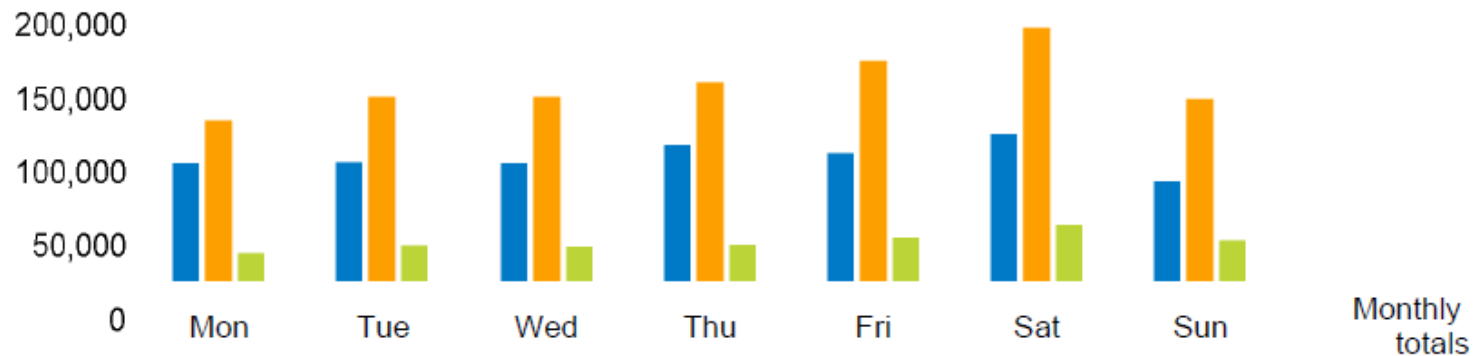

FOOTFALL

January 2024, 01 January – 28 January 2024

Footfall Counts by day

The figures shown below are calculated using weekly averages.

	Mon	Tue	Wed	Thu	Fri	Sat	Sun	Monthly totals
This Month	91,535	92,008	91,655	104,860	98,894	112,916	77,747	669,615
Previous Month	122,728	140,177	140,183	150,272	166,584	190,850	137,992	1,048,786
Previous Year	25,819	31,119	29,836	31,889	36,776	46,289	34,723	236,451
Month on month %	-25.4%	-34.4%	-34.6%	-30.2%	-40.6%	-40.8%	-43.7%	
Year on year %	69.1%	45.6%	50.3%	33.6%	30.8%	21.9%	10.7%	

FOOTFALL

January 2024, 01 January – 28 January 2024

Footfall Counts by month

Figures shown below are calculated using monthly totals.

Weather

	Sun	Cloud	Rain	Snow
Number of days this month	7	19	2	
Number of days same month last year	15	11	2	
Number of days same month two years ago	14	5	7	2

Average temperature

	Maximum temperature	Minimum temperature
2024	9°	2°
2023	9°	3°
2022	8°	2°