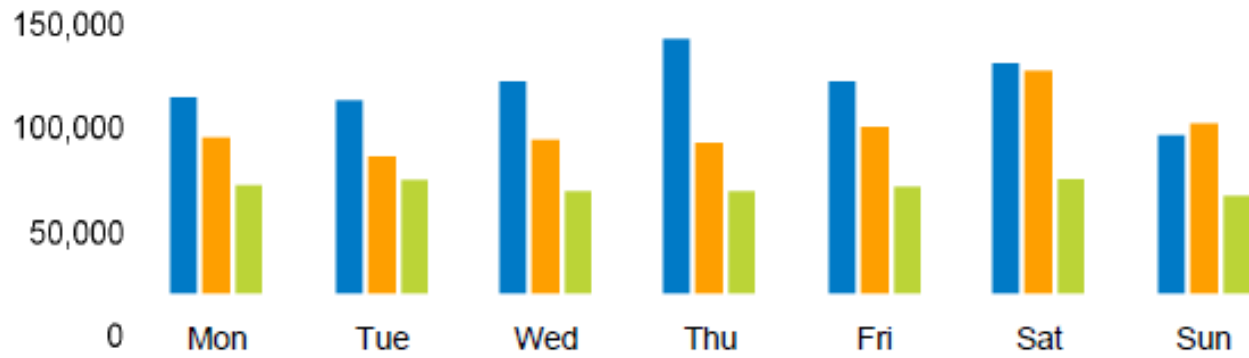

FOOTFALL

Week 7, 12 February – 18 February 2024

Footfall Counts by week

■ This Week
■ Previous Week
■ Previous Year

Weather

	Mon	Tue	Wed	Thu	Fri	Sat	Sun
This week	11°	12°	14°	17°	17°	14°	15°
Previous week	14°	14°	14°	12°	12°	12°	12°
Previous year	9°	13°	13°	15°	13°	15°	13°

FOOTFALL

Week 7, 12 February – 18 February 2024

Footfall Counts by day

	Mon	Tue	Wed	Thu	Fri	Sat	Sun	Weekly totals
■ This Week	107,011	105,430	115,236	137,792	115,338	124,749	86,856	792,412
■ Previous Week	85,833	75,484	84,276	82,922	91,297	121,129	93,334	634,275
■ Previous Year	60,577	63,517	57,709	57,535	59,614	63,671	55,166	417,789
Week on week %	24.7%	39.7%	36.7%	66.2%	26.3%	3.0%	-6.9%	
Year on year %	-11.6%	-17.6%	-3.2%	-4.0%	-1.5%	-5.6%	-16.7%	
% of week	13.5%	13.3%	14.5%	17.4%	14.6%	15.7%	11.0%	