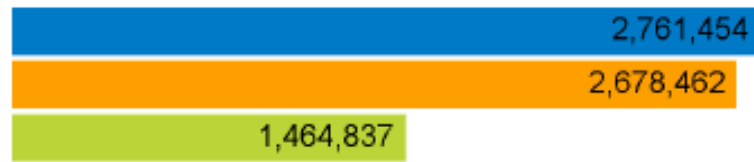

FOOTFALL

February 2024, 29 January – 25 February 2024

Footfall Counts by month

■ This Month   ■ Previous Year
■ Previous Month

Figures shown below are calculated using monthly totals.

Weather

	Sun	Cloud	Rain
Number of days this month	2	23	3
Number of days same month last year	13	14	1
Number of days same month two years ago	5	8	15

Average temperature

	Maximum temperature	Minimum temperature
2024	13°	6°
2023	11°	5°
2022	11°	5°