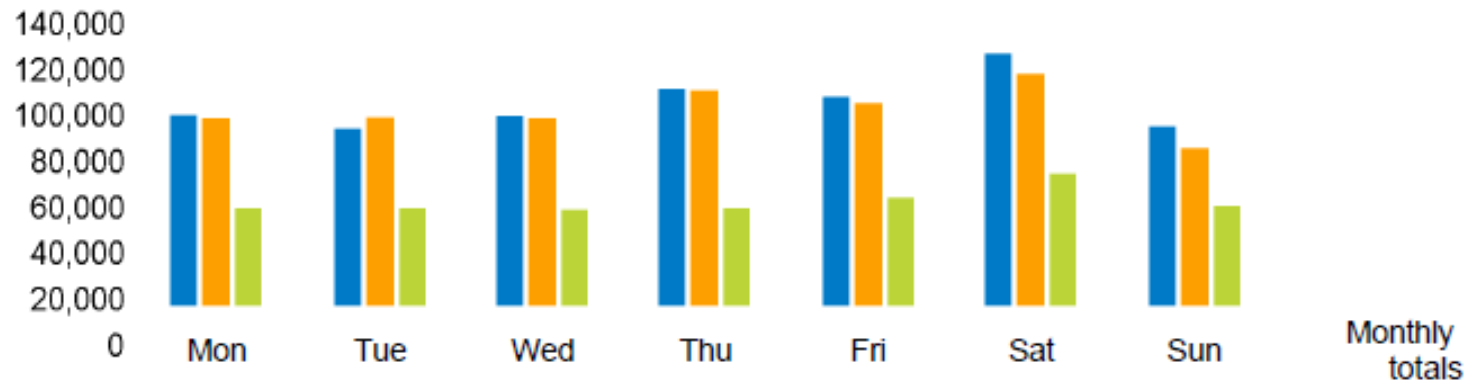

# FOOTFALL

February 2024, 29 January – 25 February 2024

## Footfall Counts by day

The figures shown below are calculated using weekly averages.

<b>This Month</b>	93,237	86,825	92,790	105,652	101,816	122,301	87,742	690,363
<b>Previous Month</b>	91,535	92,008	91,655	104,860	98,894	112,916	77,747	669,615
<b>Previous Year</b>	49,163	49,334	48,445	49,161	54,076	65,610	50,420	366,209
<b>Month on month %</b>	1.9%	-5.6%	1.2%	0.8%	3.0%	8.3%	12.9%	
<b>Year on year %</b>	-7.5%	-12.4%	-5.9%	-10.4%	-5.8%	-9.3%	-11.9%	