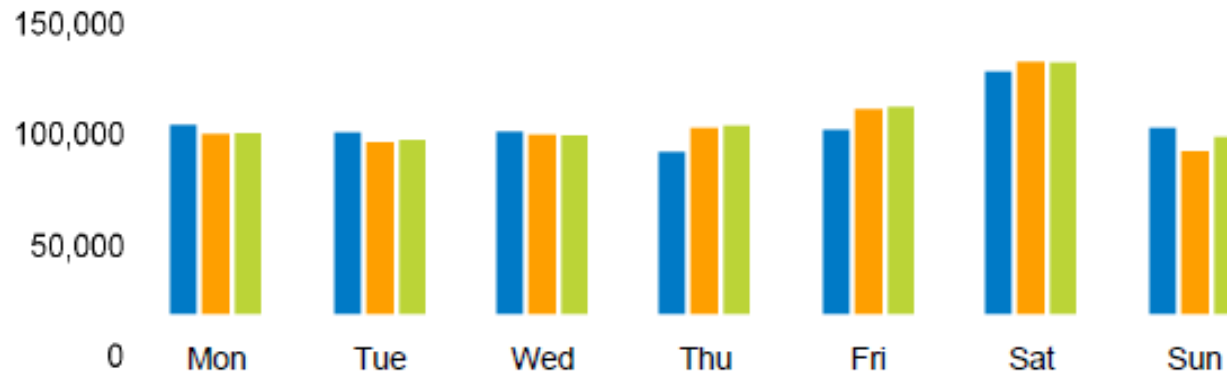

FOOTFALL

Week 9, 26 February – 03 March 2024

Footfall Counts by day

Weekly totals

This Week	97,010	93,327	93,629	83,164	94,398	122,813	95,320	679,661
Previous Week	92,469	88,296	91,993	95,277	104,761	128,017	83,673	684,486
Previous Year	92,828	89,291	91,367	96,301	105,627	127,576	90,577	693,567
Week on week %	4.9%	5.7%	1.8%	-12.7%	-9.9%	-4.1%	13.9%	
Year on year %	4.5%	4.5%	2.5%	-13.6%	-10.6%	-3.7%	5.2%	
% of week	14.3%	13.7%	13.8%	12.2%	13.9%	18.1%	14.0%