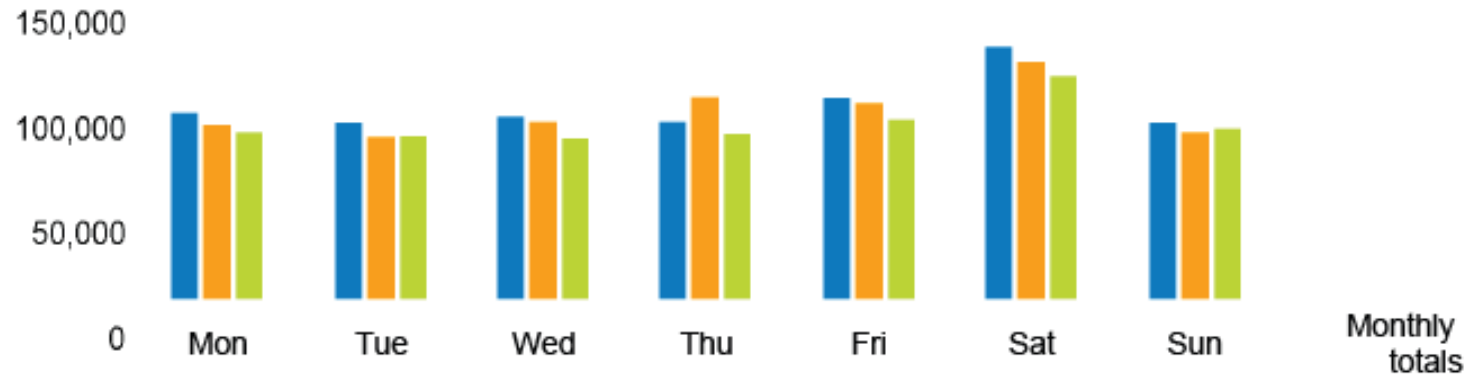

## Footfall Counts by day

The figures shown below are calculated using weekly averages.

	Mon	Tue	Wed	Thu	Fri	Sat	Sun	Monthly totals
<b>This Month</b>	<b>99,393</b>	<b>94,171</b>	<b>97,740</b>	<b>94,507</b>	<b>107,150</b>	<b>133,633</b>	<b>94,327</b>	<b>720,921</b>
<b>Previous Month</b>	<b>93,237</b>	<b>86,825</b>	<b>94,594</b>	<b>107,341</b>	<b>104,304</b>	<b>125,665</b>	<b>89,657</b>	<b>701,623</b>
<b>Previous Year</b>	<b>89,571</b>	<b>87,330</b>	<b>86,082</b>	<b>88,529</b>	<b>96,110</b>	<b>118,521</b>	<b>91,447</b>	<b>657,590</b>
<b>Month on month %</b>	<b>-1.5%</b>	<b>0.2%</b>	<b>3.3%</b>	<b>-12.0%</b>	<b>2.7%</b>	<b>6.3%</b>	<b>5.2%</b>	
<b>Year on year %</b>	<b>2.5%</b>	<b>-0.4%</b>	<b>4.3%</b>	<b>-1.1%</b>	<b>2.3%</b>	<b>2.8%</b>	<b>-5.7%</b>	

## Average temperature

	Maximum temperature	Minimum temperature
2024	13°	4°
2023	11°	5°
2022	13°	5°