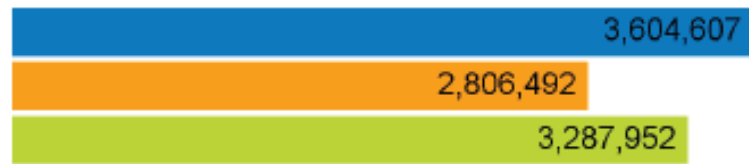

FOOTFALL

March 2024, 26 February – 31 March 2024

Footfall Counts by month

■ This Month   ■ Previous Year
■ Previous Month

Figures shown below are calculated using monthly totals.