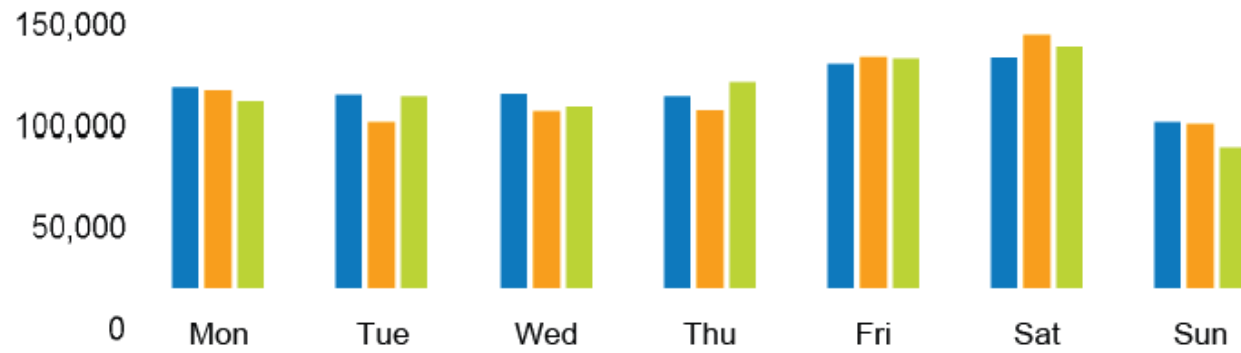

FOOTFALL

Week 14, 01 April – 07 April 2024

Footfall Counts by week

■ This Week
■ Previous Week
■ Previous Year

Weather

	Mon	Tue	Wed	Thu	Fri	Sat	Sun
This week	14°	15°	15°	16°	17°	19°	19°
Previous week	13°	14°	14°	12°	14°	16°	16°
Previous year	12°	12°	15°	14°	15°	16°	15°

FOOTFALL

Week 14, 01 April – 07 April 2024

Footfall Counts by day

	Mon	Tue	Wed	Thu	Fri	Sat	Sun	Weekly totals
This Week	111,422	107,227	107,885	106,551	123,821	127,048	92,723	776,677
Previous Week	109,840	92,703	98,401	98,999	127,602	139,679	91,818	759,042
Previous Year	103,712	106,519	100,920	114,147	126,729	133,125	79,004	764,156
Week on week %	1.4%	15.7%	9.6%	7.6%	-3.0%	-9.0%	1.0%	
Year on year %	-0.9%	-5.4%	-0.9%	-13.1%	-9.1%	-11.8%	8.3%	
% of week	14.3%	13.8%	13.9%	13.7%	15.9%	16.4%	11.9%	