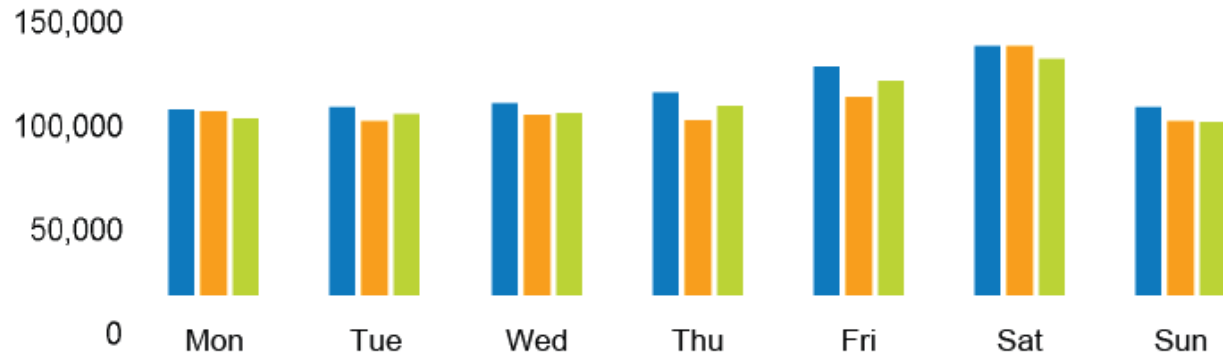

FOOTFALL

April 2024, 01 April – 28 April 2024

Footfall Counts by month

■ This Month ■ Previous Year
■ Previous Month

Figures shown below are calculated using monthly totals.

Weather

Number of days this month	3	25	
Number of days same month last year	12	9	7
Number of days same month two years ago	12	10	6

Average temperature

	Maximum temperature	Minimum temperature
2024	15°	7°
2023	14°	6°
2022	16°	7°

FOOTFALL

April 2024, 01 April – 28 April 2024

Footfall Counts by day

The figures shown below are calculated using weekly averages.

	Mon	Tue	Wed	Thu	Fri	Sat	Sun	Monthly totals
This Month	100,072	101,582	103,533	109,163	122,651	133,659	101,461	772,121
Previous Month	99,393	94,171	97,740	94,507	107,150	133,633	94,327	720,921
Previous Year	95,556	98,127	98,729	102,467	115,289	126,856	93,720	730,744
Month on month %	0.7%	7.9%	5.9%	15.5%	14.5%	0.0%	7.6%	
Year on year %	-3.2%	-3.8%	-3.5%	-1.9%	-2.1%	-3.5%	-0.4%	