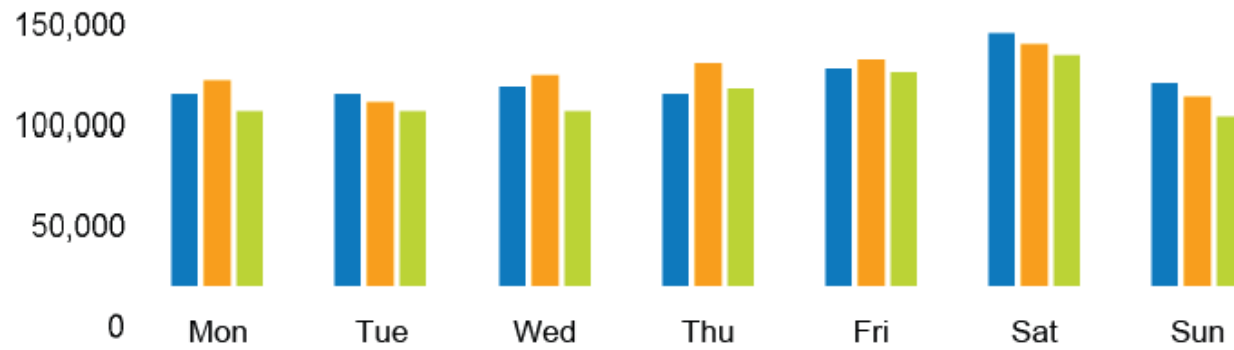

FOOTFALL

Week 20, 13 May– 19 May 2024

Footfall Counts by week

■ This Week
■ Previous Week
■ Previous Year

Weather

	Mon	Tue	Wed	Thu	Fri	Sat	Sun
This week	26°	18°	21°	21°	22°	22°	23°
Previous week	18°	19°	21°	24°	24°	24°	26°
Previous year	21°	15°	18°	18°	19°	18°	20°

FOOTFALL

Week 20, 13 May – 19 May 2024

Footfall Counts by day

	Mon	Tue	Wed	Thu	Fri	Sat	Sun	Weekly totals
■ This Week	107,442	107,748	111,023	107,372	121,033	140,401	113,236	808,255
■ Previous Week	114,601	103,164	117,293	123,916	125,854	134,492	105,940	825,260
■ Previous Year	98,059	98,211	97,953	110,094	119,123	127,947	94,822	746,209
Week on week %	-6.2%	4.4%	-5.3%	-13.4%	-3.8%	4.4%	6.9%	
Year on year %	0.7%	1.7%	4.2%	-9.8%	-6.6%	-1.0%	6.4%	
% of week	13.3%	13.3%	13.7%	13.3%	15.0%	17.4%	14.0%	