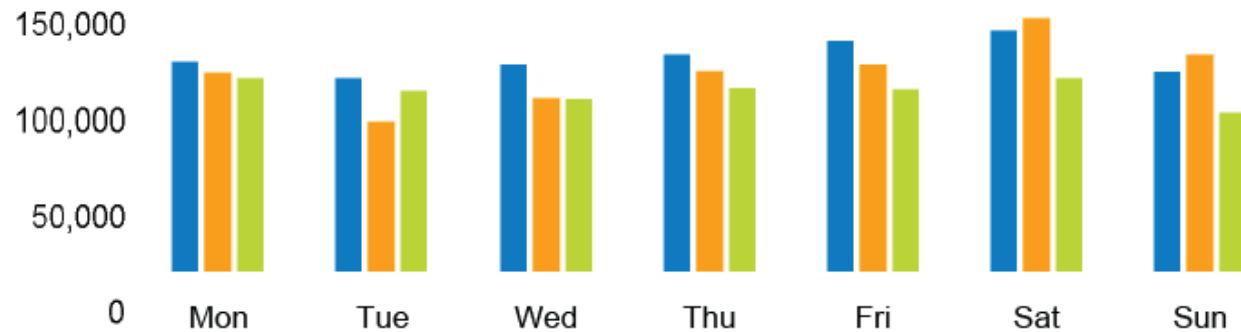

FOOTFALL

Week 22, 27 May– 02 June 2024

Footfall Counts by week

■ This Week
■ Previous Week
■ Previous Year

Weather

	Mon	Tue	Wed	Thu	Fri	Sat	Sun
This week	19°	18°	21°	21°	19°	16°	24°
Previous week	23°	21°	15°	18°	19°	21°	21°
Previous year	22°	18°	17°	19°	19°	19°	22°

FOOTFALL

Week 22, 27 May – 02 June 2024

Footfall Counts by day

	Mon	Tue	Wed	Thu	Fri	Sat	Sun	Weekly totals
This Week	122,840	114,030	121,546	127,182	134,660	141,038	116,951	878,247
Previous Week	116,851	88,671	102,517	117,784	121,631	148,059	127,158	822,671
Previous Year	113,685	106,451	102,264	108,033	107,367	113,870	93,958	745,628
Week on week %	5.1%	28.6%	18.6%	8.0%	10.7%	-4.7%	-8.0%	
Year on year %	-3.8%	-1.1%	9.0%	8.0%	14.7%	13.8%	13.5%	
% of week	14.0%	13.0%	13.8%	14.5%	15.3%	16.1%	13.3%	