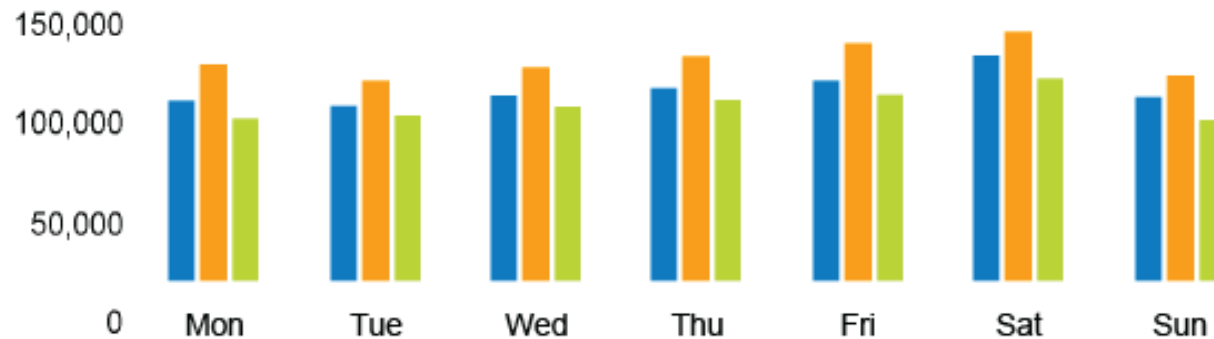

FOOTFALL

Week 23, 03 June – 09 June 2024

Footfall Counts by day

	Mon	Tue	Wed	Thu	Fri	Sat	Sun	Weekly totals
This Week	102,872	100,018	105,700	109,693	113,918	127,710	105,057	764,968
Previous Week	122,840	114,030	121,546	127,182	134,660	141,038	116,951	878,247
Previous Year	93,216	95,044	99,354	103,687	106,235	115,159	92,094	704,789
Week on week %	-16.3%	-12.3%	-13.0%	-13.8%	-15.4%	-9.4%	-10.2%	
Year on year %	0.9%	-3.1%	-2.3%	-2.8%	-2.1%	1.1%	4.5%	
% of week	13.4%	13.1%	13.8%	14.3%	14.9%	16.7%	13.7%