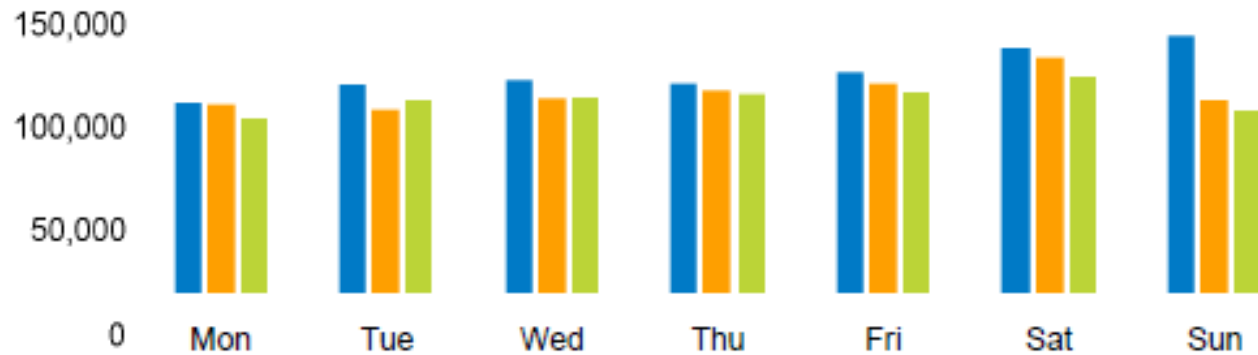

FOOTFALL

Week 24, 10 June – 16 June 2024

Footfall Counts by day

	Mon	Tue	Wed	Thu	Fri	Sat	Sun	Weekly totals
This Week	103,537	113,152	115,620	113,609	119,629	132,494	138,756	836,797
Previous Week	102,872	100,018	105,700	109,693	113,918	127,710	105,057	764,968
Previous Year	95,331	105,164	106,123	108,163	108,983	117,294	99,572	740,630
Week on week %	0.6%	13.1%	9.4%	3.6%	5.0%	3.7%	32.1%	
Year on year %	0.1%	-0.8%	0.4%	-2.9%	1.0%	3.7%	27.8%	
% of week	12.4%	13.5%	13.8%	13.6%	14.3%	15.8%	16.6%