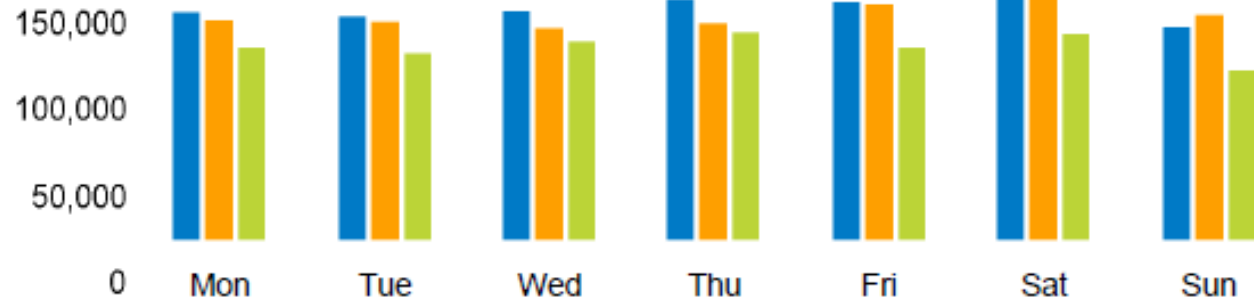

FOOTFALL

Week 32, 05 Aug - 11 Aug 2024

Footfall Counts by day

	Mon	Tue	Wed	Thu	Fri	Sat	Sun	Weekly totals
This Week	148,142	145,881	149,145	156,785	154,846	166,062	138,984	1,059,845
Previous Week	143,710	142,405	138,407	141,482	153,860	161,270	146,882	1,028,016
Previous Year	126,394	122,448	129,883	135,468	125,964	134,740	111,713	886,610
Week on week %	3.1%	2.4%	7.8%	10.8%	0.6%	3.0%	-5.4%	
Year on year %	7.2%	9.1%	5.0%	6.6%	12.1%	12.7%	12.5%	
% of week	14.0%	13.8%	14.1%	14.8%	14.6%	15.7%	13.1%