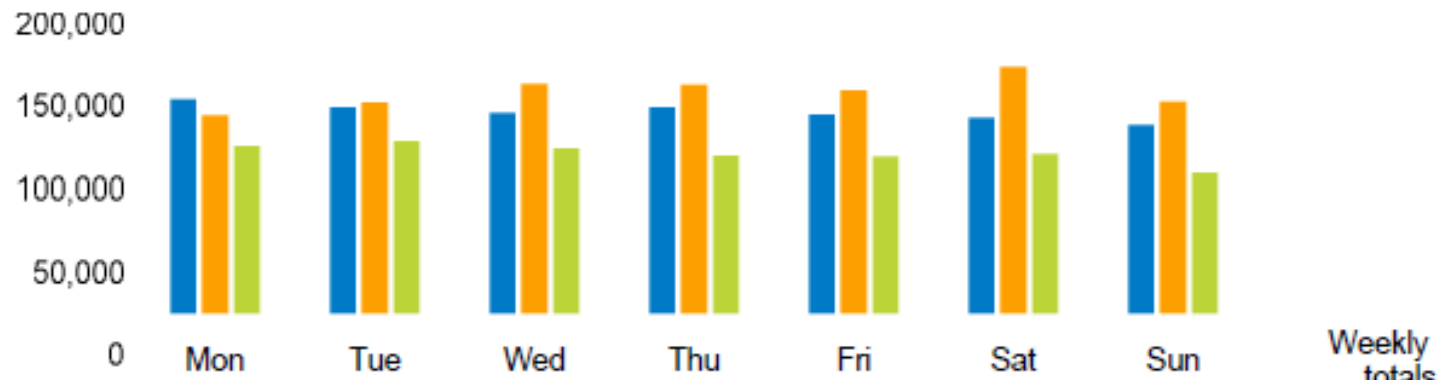

FOOTFALL

Week 34, 19 Aug -25 Aug 2024

Footfall Counts by week

■ This Week
■ Previous Week
■ Previous Year

Weather

	Mon	Tue	Wed	Thu	Fri	Sat	Sun
This week	24°	23°	23°	21°	23°	23°	20°
Previous week	33°	33°	27°	24°	25°	25°	24°
Previous year	25°	26°	27°	27°	25°	21°	20°

FOOTFALL

Week 34, 19 Aug -25 Aug 2024

Footfall Counts by day

Week on week %	7.9%	-2.4%	-12.4%	-9.6%	-10.7%	-20.1%	-10.8%	
Year on year %	16.2%	8.5%	9.7%	18.4%	14.2%	12.8%	19.3%	
% of week	15.2%	14.6%	14.2%	14.6%	14.1%	13.9%	13.4%	