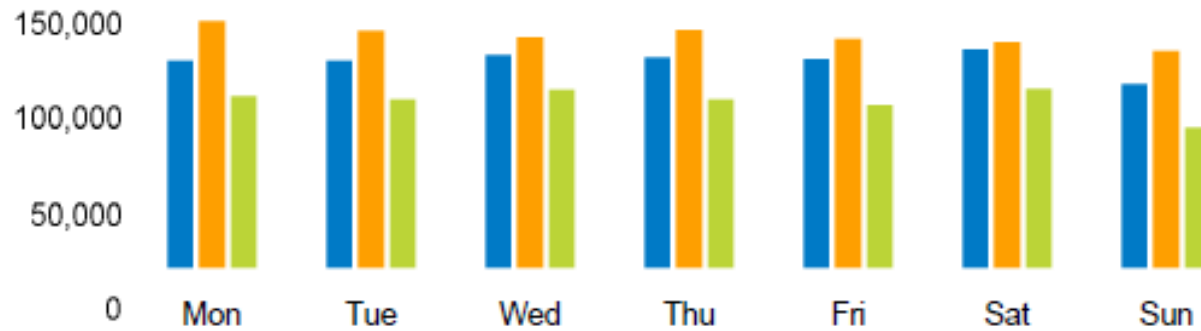

FOOTFALL

Week 35, 26 Aug - 01 Sep 2024

Footfall Counts by day

	Mon	Tue	Wed	Thu	Fri	Sat	Sun	Weekly totals
This Week	123,193	122,863	126,559	125,031	123,984	129,760	109,742	861,132
Previous Week	146,096	140,303	136,581	140,775	135,576	133,814	128,867	962,012
Previous Year	102,659	100,884	106,131	100,530	97,549	106,557	85,086	699,396
Week on week %	-15.7%	-12.4%	-7.3%	-11.2%	-8.6%	-3.0%	-14.8%	
Year on year %	9.4%	12.0%	9.9%	13.9%	16.4%	11.3%	17.3%	
% of week	14.3%	14.3%	14.7%	14.5%	14.4%	15.1%	12.7%