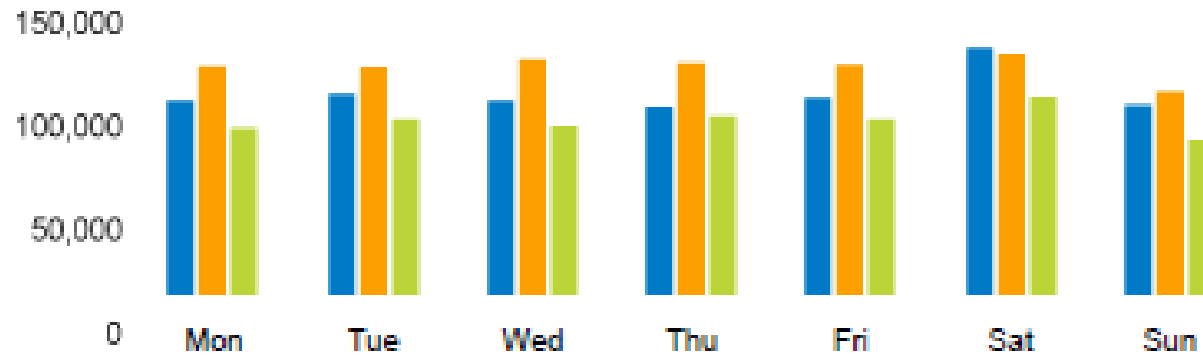

FOOTFALL

Week 36, 02 Sep - 08 Sep 2024

Footfall Counts by day

	Mon	Tue	Wed	Thu	Fri	Sat	Sun	Weekly totals
This Week	105,257	108,491	105,258	102,309	106,859	132,781	103,063	764,018
Previous Week	123,193	122,863	126,559	125,031	123,984	129,760	109,742	861,132
Previous Year	90,748	95,193	91,480	97,004	95,144	107,015	84,586	661,170
Week on week %	-14.6%	-11.7%	-16.8%	-18.2%	-13.8%	2.3%	-6.1%	
Year on year %	6.3%	4.7%	5.8%	-2.7%	2.4%	11.9%	11.0%	
% of week	13.8%	14.2%	13.8%	13.4%	14.0%	17.4%	13.5%