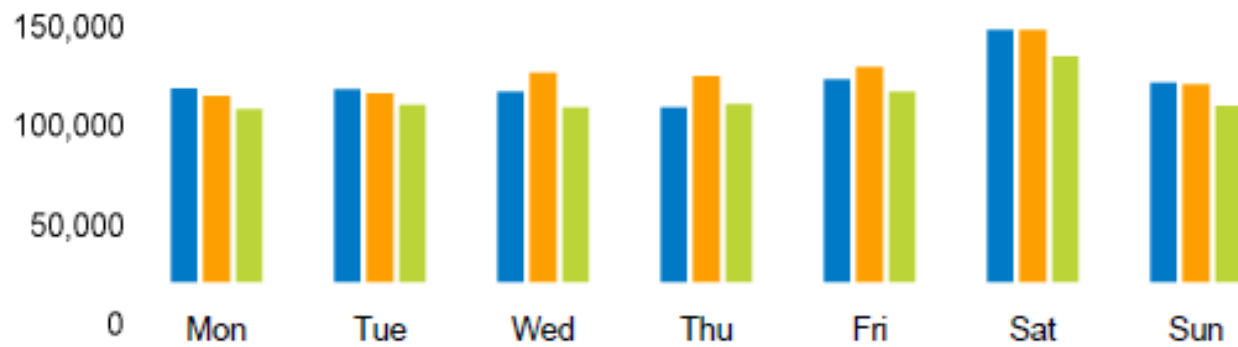

FOOTFALL

Week 39, 23 Sep - 29 Sep 2024

Footfall Counts by week

Weather

	Mon	Tue	Wed	Thu	Fri	Sat	Sun
This week	21°	19°	17°	17°	17°	15°	15°
Previous week	21°	21°	24°	25°	25°	24°	24°
Previous year	22°	23°	23°	21°	20°	20°	22°

FOOTFALL

Week 39, 23 Sep - 29 Sep 2024

Footfall Counts by day

	Mon	Tue	Wed	Thu	Fri	Sat	Sun	Weekly totals
This Week	110,687	110,121	108,625	100,038	115,741	143,119	113,624	801,955
Previous Week	106,255	107,885	119,393	117,414	122,250	143,163	112,697	829,057
Previous Year	99,264	101,302	99,990	101,729	108,560	128,312	101,173	740,330
Week on week %	4.2%	2.1%	-9.0%	-14.8%	-5.3%	0.0%	0.8%	
Year on year %	1.9%	-0.4%	-0.5%	-10.0%	-2.4%	0.5%	2.6%	
% of week	13.8%	13.7%	13.5%	12.5%	14.4%	17.8%	14.2%	