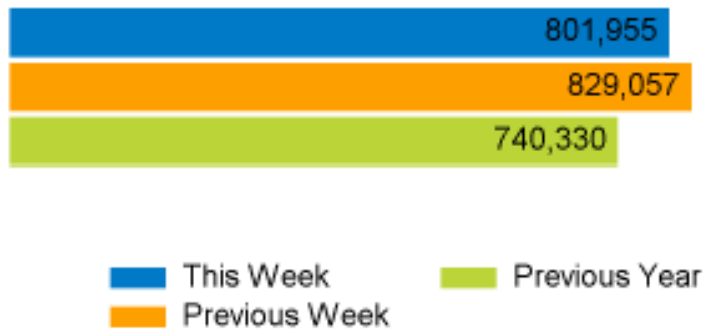

FOOTFALL

Week 39, 23 Sep - 29 Sep 2024

Footfall Counts by week

Weather

	Mon	Tue	Wed	Thu	Fri	Sat	Sun
This week	21°	19°	17°	17°	17°	15°	15°
Previous week	21°	21°	24°	25°	25°	24°	24°
Previous year	22°	23°	23°	21°	20°	20°	22°

FOOTFALL

Week 39, 23 Sep - 29 Sep 2024

Footfall Counts by day

	Mon	Tue	Wed	Thu	Fri	Sat	Sun	Weekly totals
This Week	110,687	110,121	108,625	100,038	115,741	143,119	113,624	801,955
Previous Week	106,255	107,885	119,393	117,414	122,250	143,163	112,697	829,057
Previous Year	99,264	101,302	99,990	101,729	108,560	128,312	101,173	740,330
Week on week %	4.2%	2.1%	-9.0%	-14.8%	-5.3%	0.0%	0.8%	
Year on year %	1.9%	-0.4%	-0.5%	-10.0%	-2.4%	0.5%	2.6%	
% of week	13.8%	13.7%	13.5%	12.5%	14.4%	17.8%	14.2%	