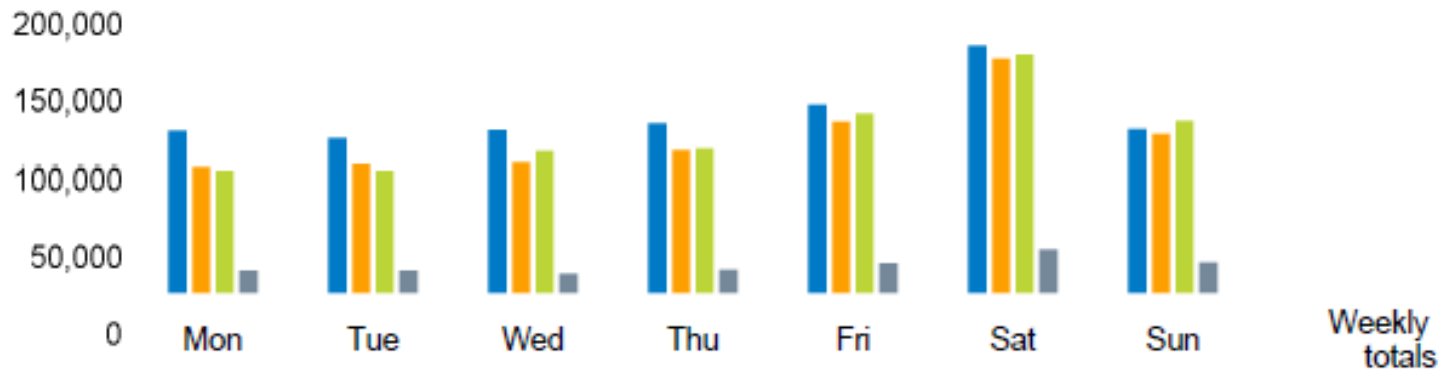

FOOTFALL

Week 46, 11 Nov – 17 Nov 2024

Footfall Counts by week

■ This Week ■ Previous Year
■ Previous Week ■ 2 Years Ago

Weather

	Mon	Tue	Wed	Thu	Fri	Sat	Sun
This week	12°	13°	13°	12°	12°	11°	10°
Previous week	13°	13°	12°	12°	12°	10°	11°
Previous year	15°	15°	13°	12°	11°	15°	15°

FOOTFALL

Week 46, 11 Nov – 17 Nov 2024

Footfall Counts by day

	Mon	Tue	Wed	Thu	Fri	Sat	Sun	Weekly totals
This Week	118,984	113,998	119,590	124,250	137,407	179,400	120,294	913,923
Previous Week	94,157	96,222	97,098	105,952	125,662	169,884	116,882	805,857
Previous Year	90,795	90,752	105,142	107,100	130,916	173,182	126,042	823,929
2 Years Ago	20,656	20,668	18,236	21,331	25,687	35,721	26,161	168,460
Week on week %	26.4%	18.5%	23.2%	17.3%	9.3%	5.6%	2.9%	
Year on year %	19.8%	16.0%	4.2%	6.9%	-4.5%	-5.6%	-13.1%	
% of week	13.0%	12.5%	13.1%	13.6%	15.0%	19.6%	13.2%	