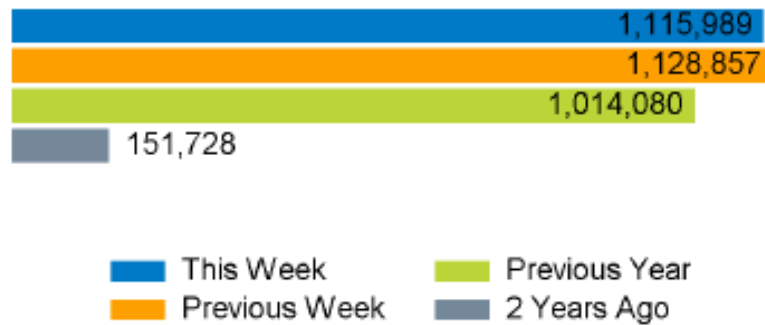

FOOTFALL

Week 50, 09 Dec – 15 Dec 2024

Footfall Counts by week

Weather

	Mon	Tue	Wed	Thu	Fri	Sat	Sun
This week	9°	8°	8°	8°	8°	8°	12°
Previous week	13°	12°	10°	15°	15°	13°	13°
Previous year	12°	12°	12°	9°	9°	11°	11°

FOOTFALL

Week 50, 09 Dec – 15 Dec 2024

Footfall Counts by day

	Mon	Tue	Wed	Thu	Fri	Sat	Sun	Weekly totals
This Week	149,144	135,173	136,909	138,959	167,209	227,585	161,010	1,115,989
Previous Week	151,816	146,857	142,712	140,039	178,951	223,861	144,621	1,128,857
Previous Year	139,201	128,425	121,370	130,828	149,362	195,097	149,797	1,014,080
2 Years Ago	21,555	20,450	18,351	19,889	22,236	28,300	20,947	151,728
Week on week %	-1.8%	-8.0%	-4.1%	-0.8%	-6.6%	1.7%	11.3%	
Year on year %	-2.4%	-3.8%	3.2%	-3.1%	1.9%	3.4%	-3.1%	
% of week	13.4%	12.1%	12.3%	12.5%	15.0%	20.4%	14.4%	