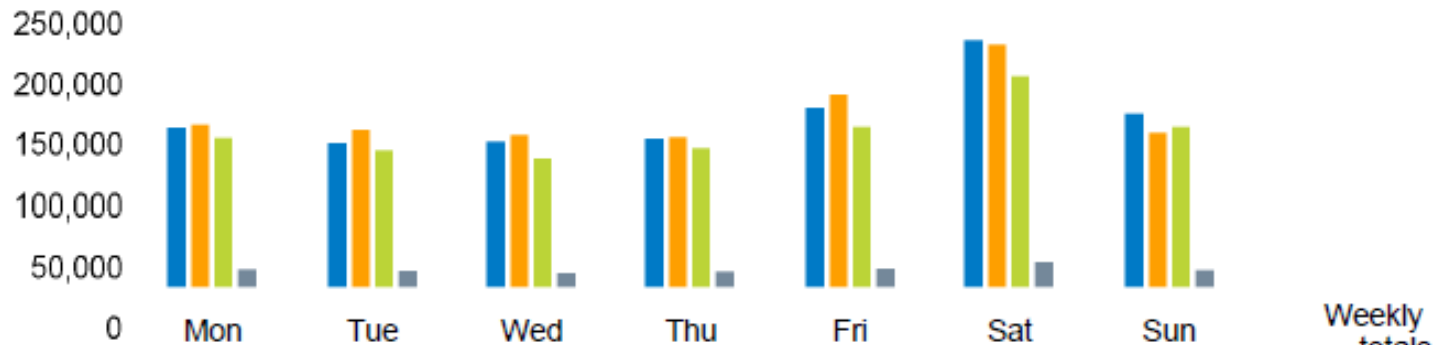

FOOTFALL

Week 50, 09 Dec – 15 Dec 2024

Footfall Counts by week

Weather

	Mon	Tue	Wed	Thu	Fri	Sat	Sun
This week	9°	8°	8°	8°	8°	8°	12°
Previous week	13°	12°	10°	15°	15°	13°	13°
Previous year	12°	12°	12°	9°	9°	11°	11°

FOOTFALL

Week 50, 09 Dec – 15 Dec 2024

Footfall Counts by day

	Mon	Tue	Wed	Thu	Fri	Sat	Sun	Weekly totals
This Week	149,144	135,173	136,909	138,959	167,209	227,585	161,010	1,115,989
Previous Week	151,816	146,857	142,712	140,039	178,951	223,861	144,621	1,128,857
Previous Year	139,201	128,425	121,370	130,828	149,362	195,097	149,797	1,014,080
2 Years Ago	21,555	20,450	18,351	19,889	22,236	28,300	20,947	151,728
Week on week %	-1.8%	-8.0%	-4.1%	-0.8%	-6.6%	1.7%	11.3%	
Year on year %	-2.4%	-3.8%	3.2%	-3.1%	1.9%	3.4%	-3.1%	
% of week	13.4%	12.1%	12.3%	12.5%	15.0%	20.4%	14.4%	