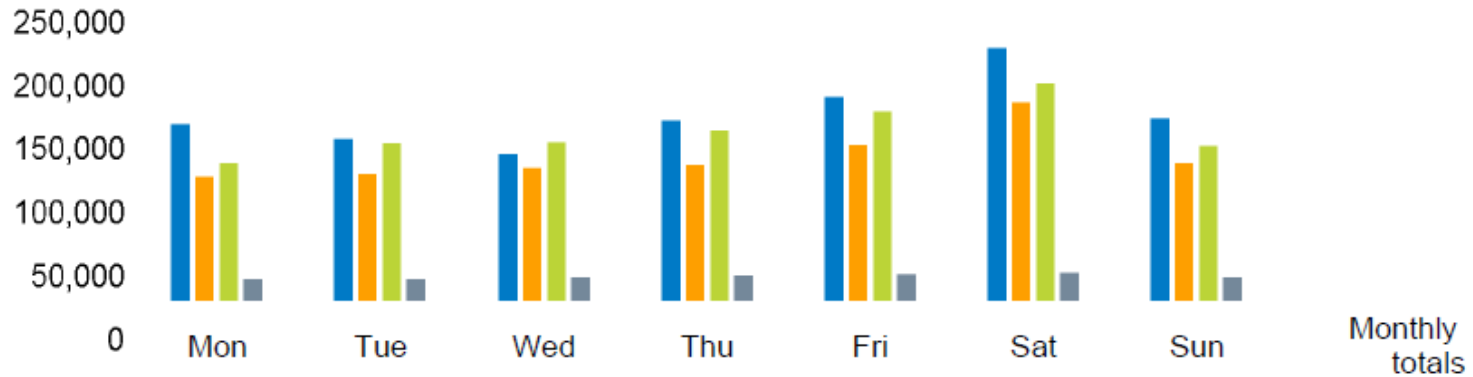

FOOTFALL

December 2024, 25 Nov - 29 Dec

Footfall Counts by day

The figures shown below are calculated using weekly averages.

This Month	156,247	143,190	130,707	158,707	179,418	221,276	161,308	1,150,853
Previous Month	111,688	113,796	118,360	121,743	138,224	174,115	122,663	900,589
Previous Year	122,728	140,177	140,183	150,272	166,584	190,850	137,992	1,048,786
2 Years Ago	24,183	24,307	25,721	26,682	28,079	29,930	25,207	184,109
Month on month %	39.9%	25.8%	10.4%	30.4%	29.8%	27.1%	31.5%	
Year on year %	15.8%	-7.0%	-15.9%	-3.8%	-2.3%	3.5%	5.2%