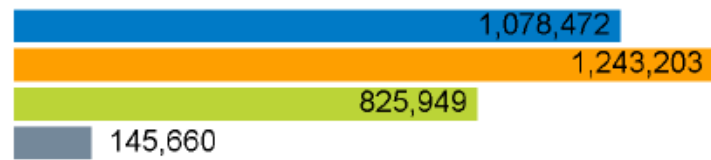

FOOTFALL

Week 1, 30 December – 05 January

Footfall Counts by week

■ This Week ■ Previous Year
■ Previous Week ■ 2 Years Ago

Weather

	Mon	Tue	Wed	Thu	Fri	Sat	Sun
This week	9°	12°	13°	13°	5°	5°	13°
Previous week	8°	12°	12°	10°	9°	7°	8°
Previous year	12°	14°	14°	12°	9°	8°	7°