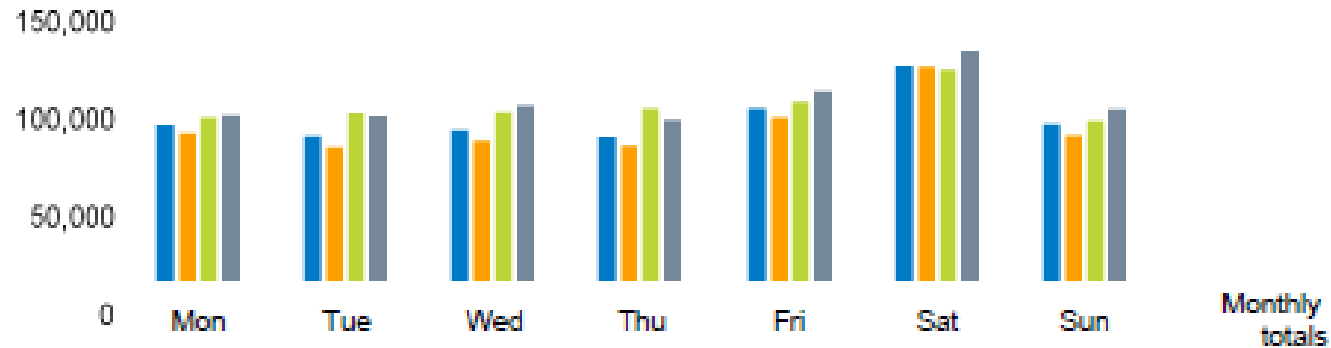

FOOTFALL

February 2026, 02 Feb - 01 Mar

Footfall Counts by month

■ This Month ■ Previous Year
■ Previous Month ■ 2 Years Ago

Figures shown below are calculated using monthly totals.

Weather

Number of days	Sun	Cloud	Rain
February 2026	4	22	2
February 2025	6	20	2
February 2024	2	21	5

Average temperature

	Maximum temperature	Minimum temperature
2026	12°	6°
2025	9°	3°
2024	12°	6°

FOOTFALL

February 2026, 02 Feb - 01 Mar

Footfall Counts by day

The figures shown below are calculated using weekly averages.

	Mon	Tue	Wed	Thu	Fri	Sat	Sun	Monthly totals
This Month	89,108	82,976	86,131	82,534	97,615	121,538	89,690	649,592
Previous Month	84,364	76,343	80,593	77,249	92,703	120,889	83,209	615,350
Previous Year	92,746	95,358	95,912	97,709	101,428	119,151	91,291	693,595
2 Years Ago	93,944	93,708	99,637	91,721	107,492	129,851	97,526	713,879
Month on month %	5.6%	8.7%	6.9%	6.8%	5.3%	0.5%	7.8%	
Year on year %	-3.9%	-13.0%	-10.2%	-15.5%	-3.8%	2.0%	-1.8%	