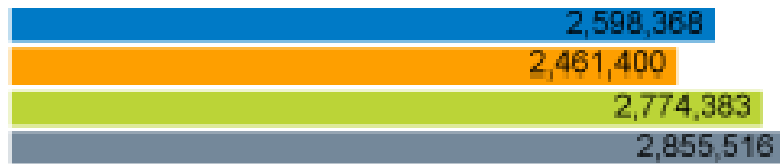

FOOTFALL

February 2026, 02 Feb - 01 Mar

Footfall Counts by month

■ This Month ■ Previous Year
■ Previous Month ■ 2 Years Ago

Figures shown below are calculated using monthly totals.

Weather

Number of days	Sun	Cloud	Rain
February 2026	4	22	2
February 2025	6	20	2
February 2024	2	21	5