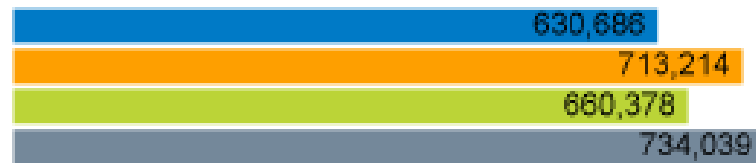

FOOTFALL

Week 8, 2026: 23 Feb – 01 Mar

Footfall Counts by week

■ This Week ■ Previous Year
■ Previous Week ■ 2 Years Ago

Weather

	Mon	Tue	Wed	Thu	Fri	Sat	Sun
This week	14°	16°	18°	18°	14°	14°	12°
Previous week	9°	9°	7°	7°	12°	14°	14°
Previous year	14°	14°	11°	10°	10°	11°	11°