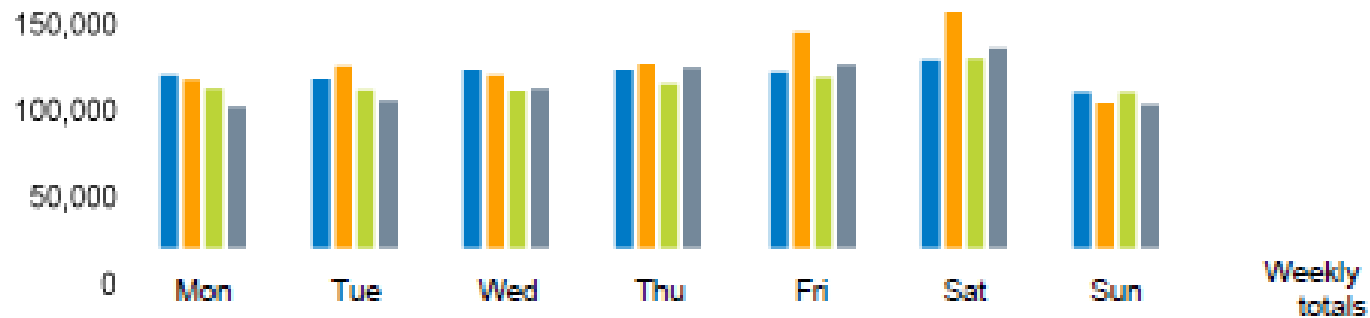

FOOTFALL

Week 14, 2026: 06 Apr – 12 Apr

Footfall Counts by day

	Mon	Tue	Wed	Thu	Fri	Sat	Sun	Weekly totals
This Week	111,877	109,353	115,353	114,983	113,522	121,631	101,178	787,897
Previous Week	108,846	117,414	111,590	118,866	138,345	151,554	94,297	840,912
Previous Year	103,347	102,678	102,159	106,321	110,353	122,352	100,985	748,195
2 Years Ago	91,879	95,947	103,529	116,724	118,517	129,046	93,436	749,078
Week on week %	2.8%	-6.9%	3.4%	-3.3%	-17.9%	-19.7%	7.3%	
Year on year %	8.3%	6.5%	12.9%	8.1%	2.9%	-0.6%	0.2%	
% of week	14.2%	13.9%	14.6%	14.6%	14.4%	15.4%	12.8%